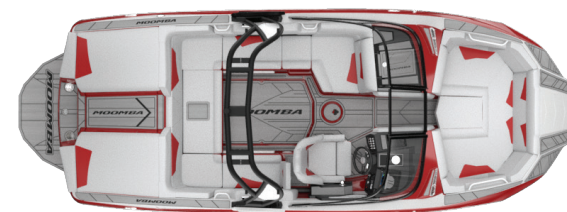

Kaiyen

21' 5"

2020 MSRP \$74,680

ADDITIONAL BOAT SPECIFICATIONS

Overall Length w/ Platform	23' 5"
Overall Length w/ Trailer	25' 2"
Overall Width w/ Trailer	102"
Weight - Boat and Trailer	5,700 lbs
Capacity - Weight	2,100 lbs

ENGINE SPECIFICATIONS

Brand / Model	Raptor by Indmar 6.2L 400 SOHC V8
Displacement	379 C.I.
Torque	404 lb-ft
HP	350 HP

DRIVETRAIN SPECIFICATIONS

Standard Prop	OJ 15.5 x 16.5
Tracking fins	Standard Single Fin

TRAILER SPECIFICATIONS

Brand/Model	Boatmate/Tandem Axle
Wheels	15" Cast-Aluminum
Guide Poles	Removable
Lighting	LED
Protection	Prop Guard w/ Integrated Rollers
Fenders	Color Matched Bolt On

WARRANTY & ASSISTANCE COVERAGE

Hull	Factory Limited Lifetime
Engine	Indmar 5 Year Factory Limited
Parts & Components	5 Year Limited
Trailer	Boatmate 5 Year Limited

MOOMBA BOATS

Seating Capacity
15 People

Available Engine
6.2L 400

Length
257 in (653 cm)